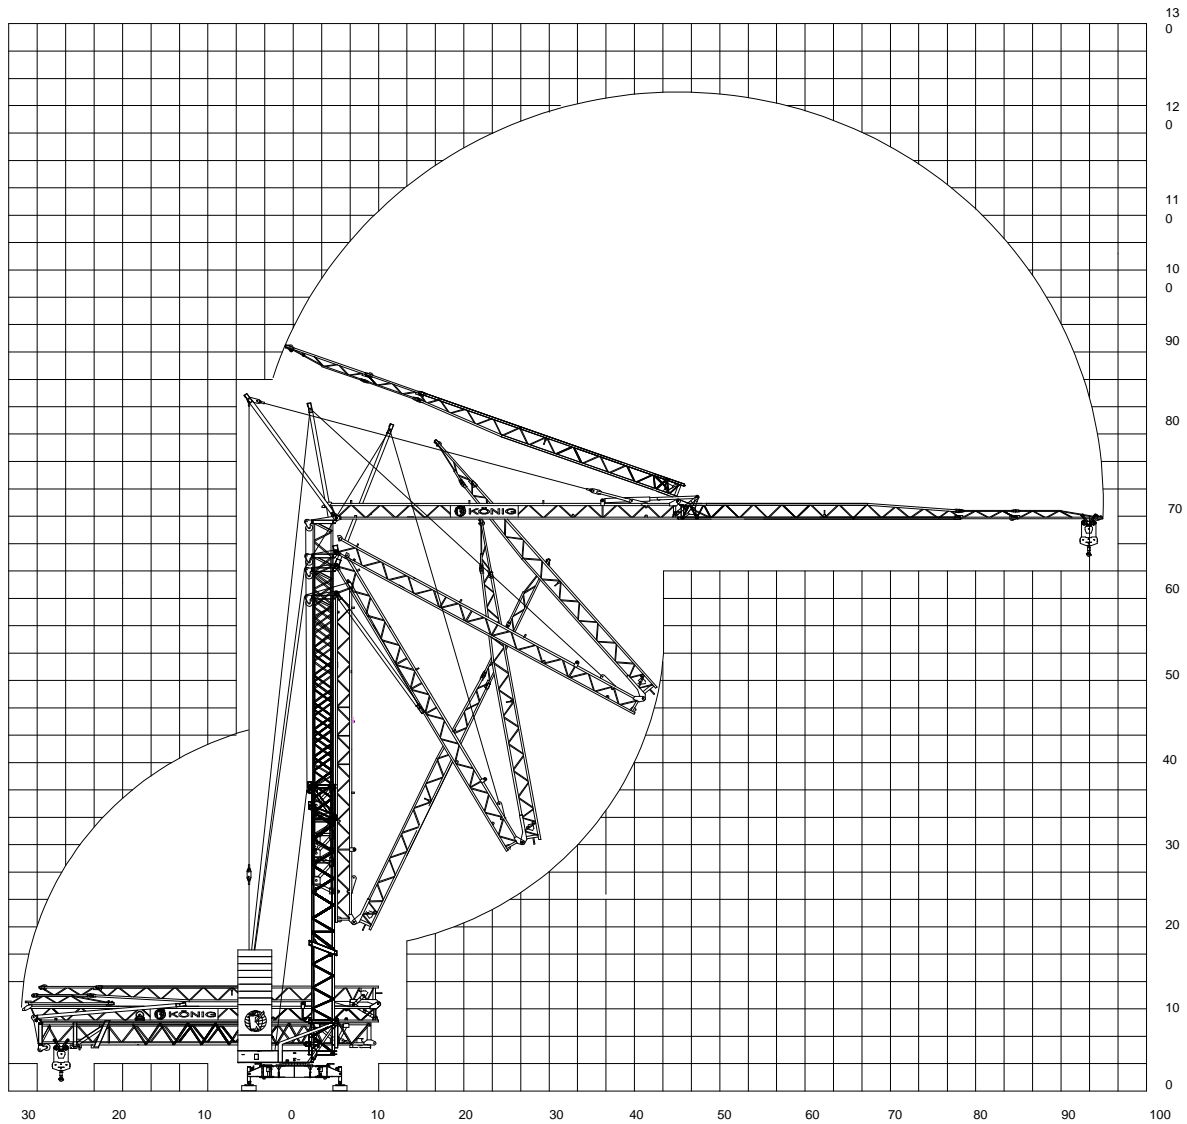

K1025TH Technical Data

Radius and capacity

Ausladung		max. Tragkr.		ft x lbs											
Ft	0°	T	Ft	39	45	52	59	65	72	75	78	82	85	88	92
92		2.7	37	5247	4365	3725	3240	2843	2535	2403	2292	2182	2072	1984	1895
85		2.7	40	5511	4651	3968	3461	3042	2733	2579	2447	2336			
75		2.7	43	5511	5180	4431	3858	3417	3042	2888					
30°		Ausl. (ft)		34	40	46	52	57	63	66	69	71	74	77	80
30°		HH (ft)		81	84	88	91	94	98	99	101	102	104	106	107

Ausladung		max. Tragkr.		ft x lbs											
Ft	0°	T	Ft	36	39	42	46	49	52	59	65	72	75	82	92
92		2.7	37	5511	5158	4673	4276	3924	3637	3152	2755	2425	2314	2094	1807
		3.3	32	5687	5114	4629	4232	3880	3593	3108	2711	2403	2207	2050	1763
82		2.7	39	5511	5511	5004	4563	4210	3880	3373	2954	2645	2491	2248	
		3.3	34	6084	5467	4960	4519	4166	3836	3328	2910	2601	2447	2204	
75		2.7	42	5511	5511	5511	5092	4696	4343	3770	3329	2954	2799		
		3.3	36	6614	6106	5533	5048	4652	4298	3825	3284	2910	2755		

Speeds

	Step	Ft/min.	Lbs	kW
	1	19-9	5511-6613	3.5
	2	78-39	5511-6613	9
	3	157-78	2425-4850	11
	1	20		1.1
	2	40		1.5
	0-1	sl./min.		2.2

Cross section of cable up to
5x10²

Operation voltage
400 V

Frequency
50 Hz

Power requirement
13,2 kVA (14,7 KW)

Weight

Central ballast weight	10' 5" x 10' 5"	11' 9" x 11' 9"	13' 1" x 13' 1"	Transport weight approx.	19 T	
Counterweight	R=5' 8" R=6' 6" R=8' 2"	18x1.3 T 24 T 9x1.6 T 29 T 7x1.6 T 23 T	16x1.3 T 22 T 8x1.6 T 26 T 6x1.6 T 9.9 T	7x1.6 T 11 T 5x1.6 T 8 T	Dead weight approx.	11 T

K1025TH Technical Data

Erection

KOENIG CRANES
North America

Bringing Innovation To Construction

Phone: 877-852-2192 Fax: 604-852-4421
Email: info@koenigcranes.com Internet: www.koenigcranes.com
All measurements and weights subject to alterations